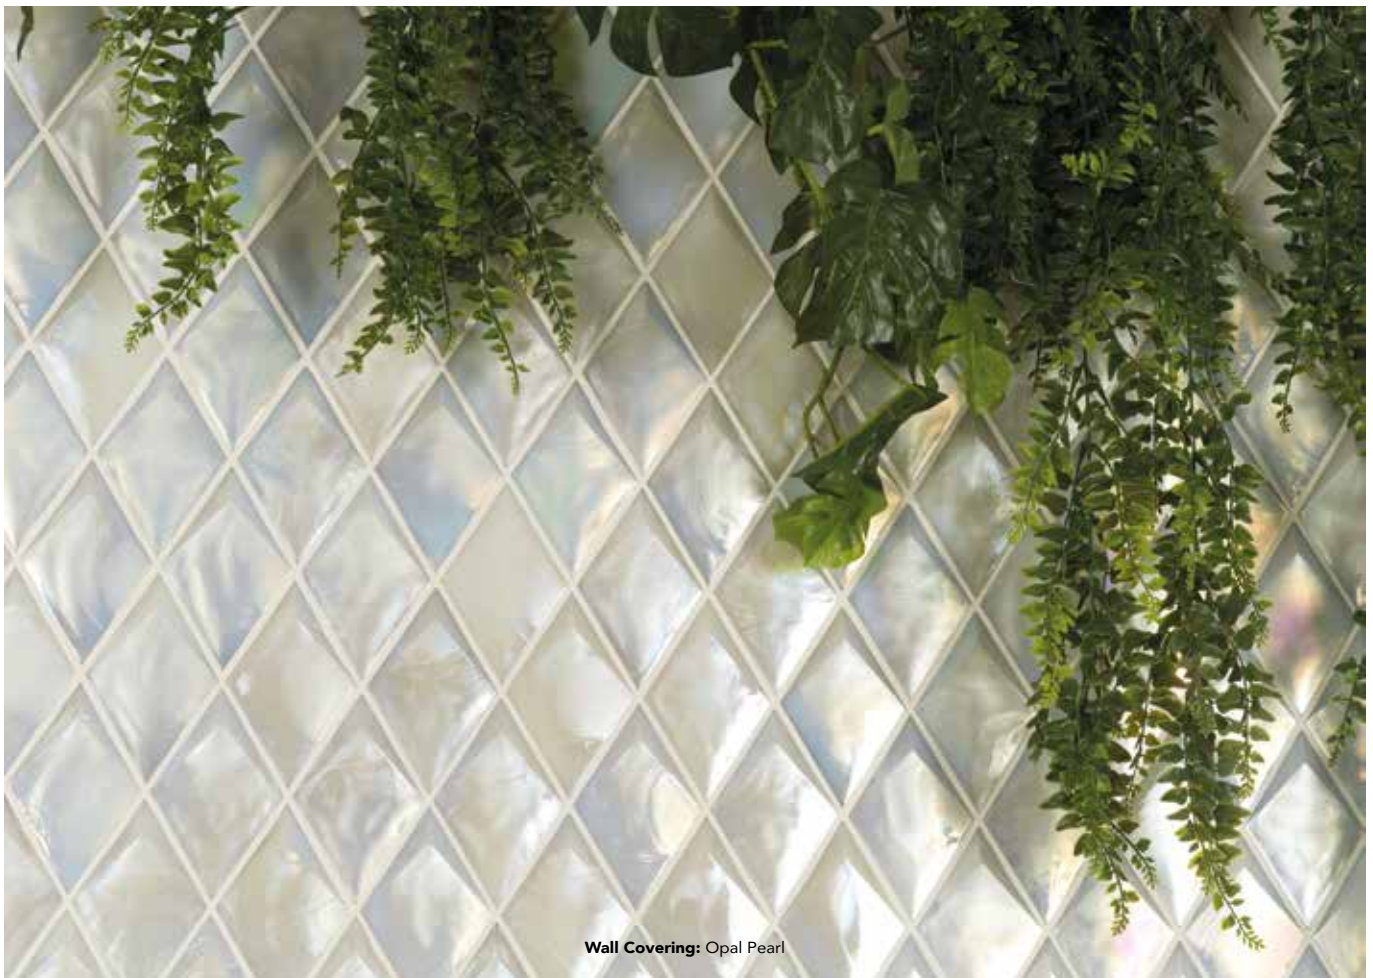

Wall Covering: Opal Pearl