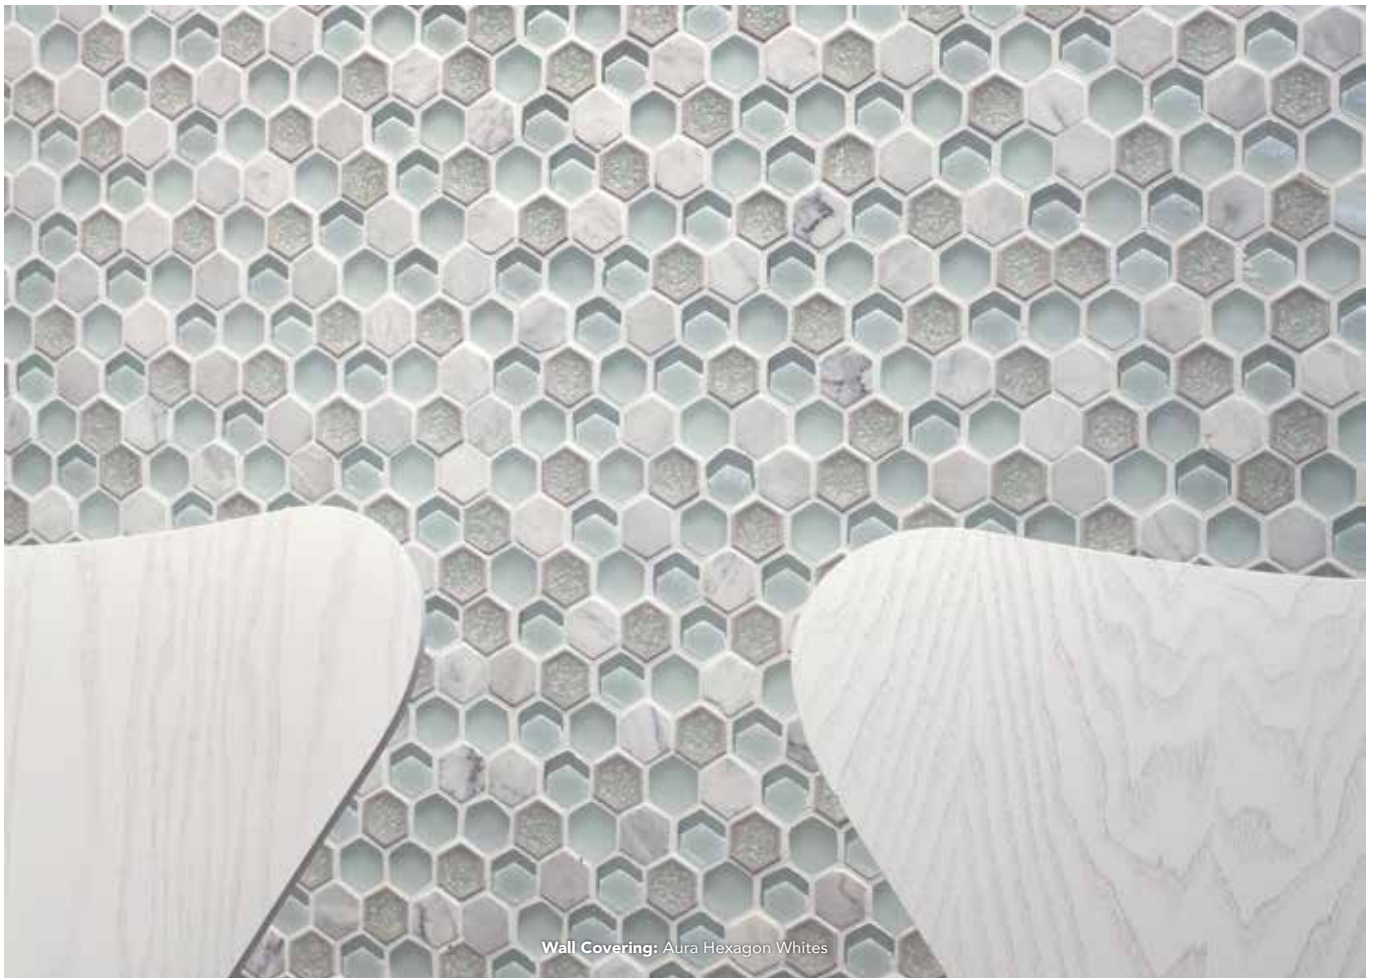

*Recommended Joint:
 COLORSTUK RAPID BLANCO N
 *Recommended Adhesive:
 POLITECH PREMIUM COMP. A+B

PCS	M ²	KG
11 x Cj	0,96 x Cj	15,03 x Cj
528 x Pal	45,94 x Pal	742,9 x Pal

Wall Covering: Aura Hexagon Whites