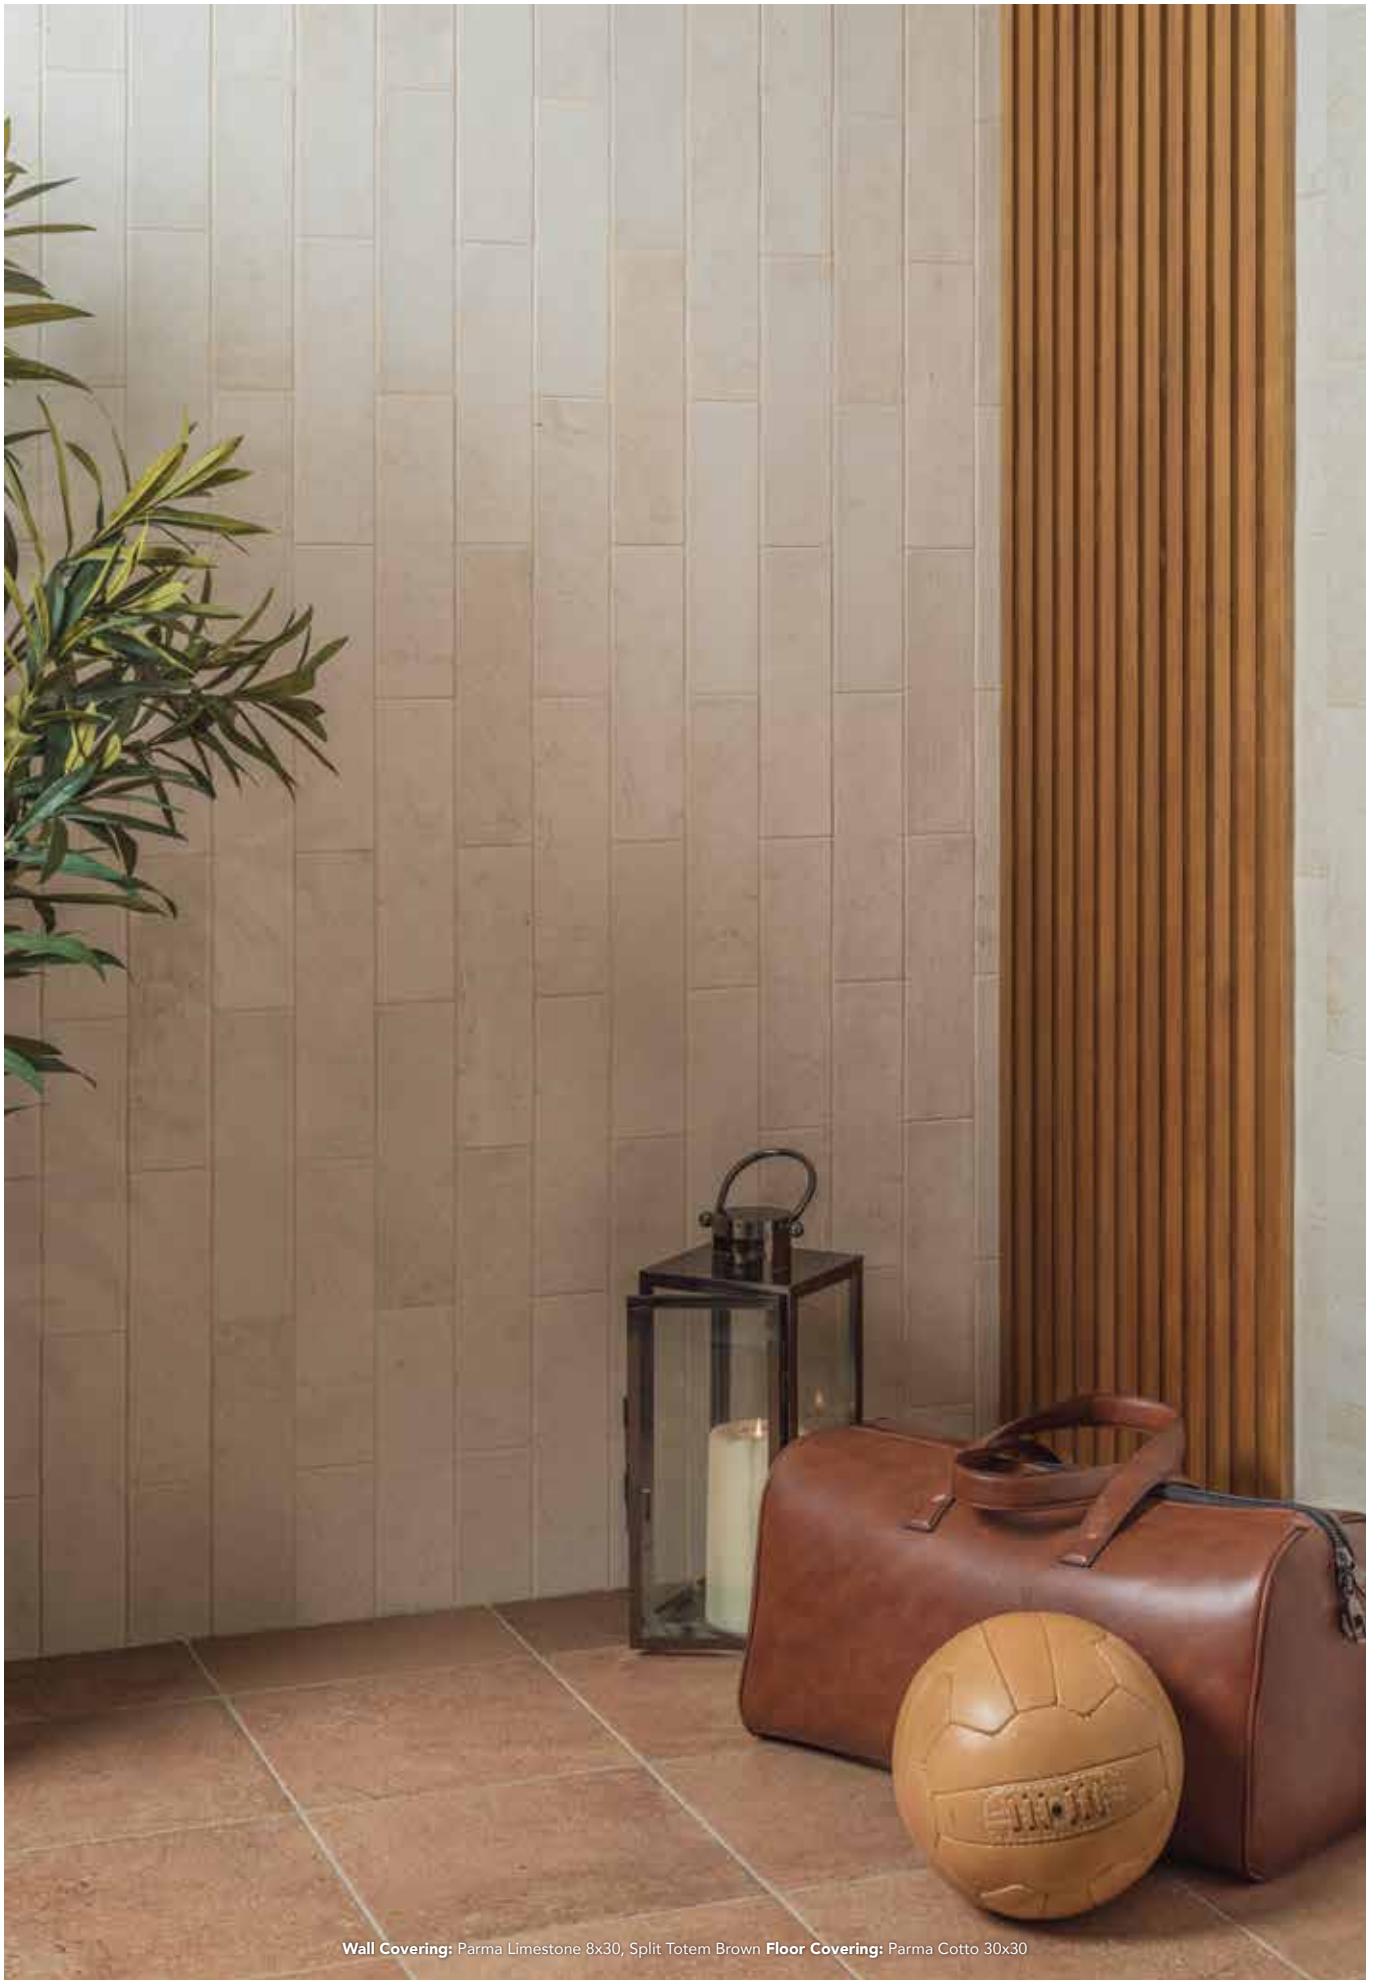

PARMA

S-file

Wall Covering: Parma Limestone 8x30, Split Totem Brown Floor Covering: Parma Cotto 30x30

Wall Covering: Parma Leather 8x30 Floor Covering: AC5 Elegant 1L Caramel

PARMA

PARMA HONEY

30cm x 30cm x 0,85cm
11 13/16" x 11 13/16" x 11/32"
100341491