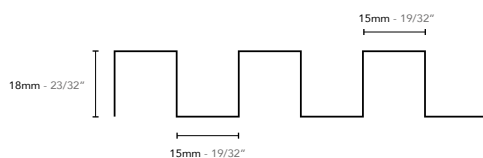

Low Number of Knots

Pine Wood

Relief

FORMAT	GROUP	PCS	M ²	KG
57 cm x 240cm x 1,8cm	G-283	1 x Cj	1,368 x Cj	13,45 x Cj
22 7/16" x 94 1/2" x 23/32"		30 x Pal	41,01 x Pal	403,65 x Pal

PYRAMID

SPLIT PYRAMID INVISIBLE