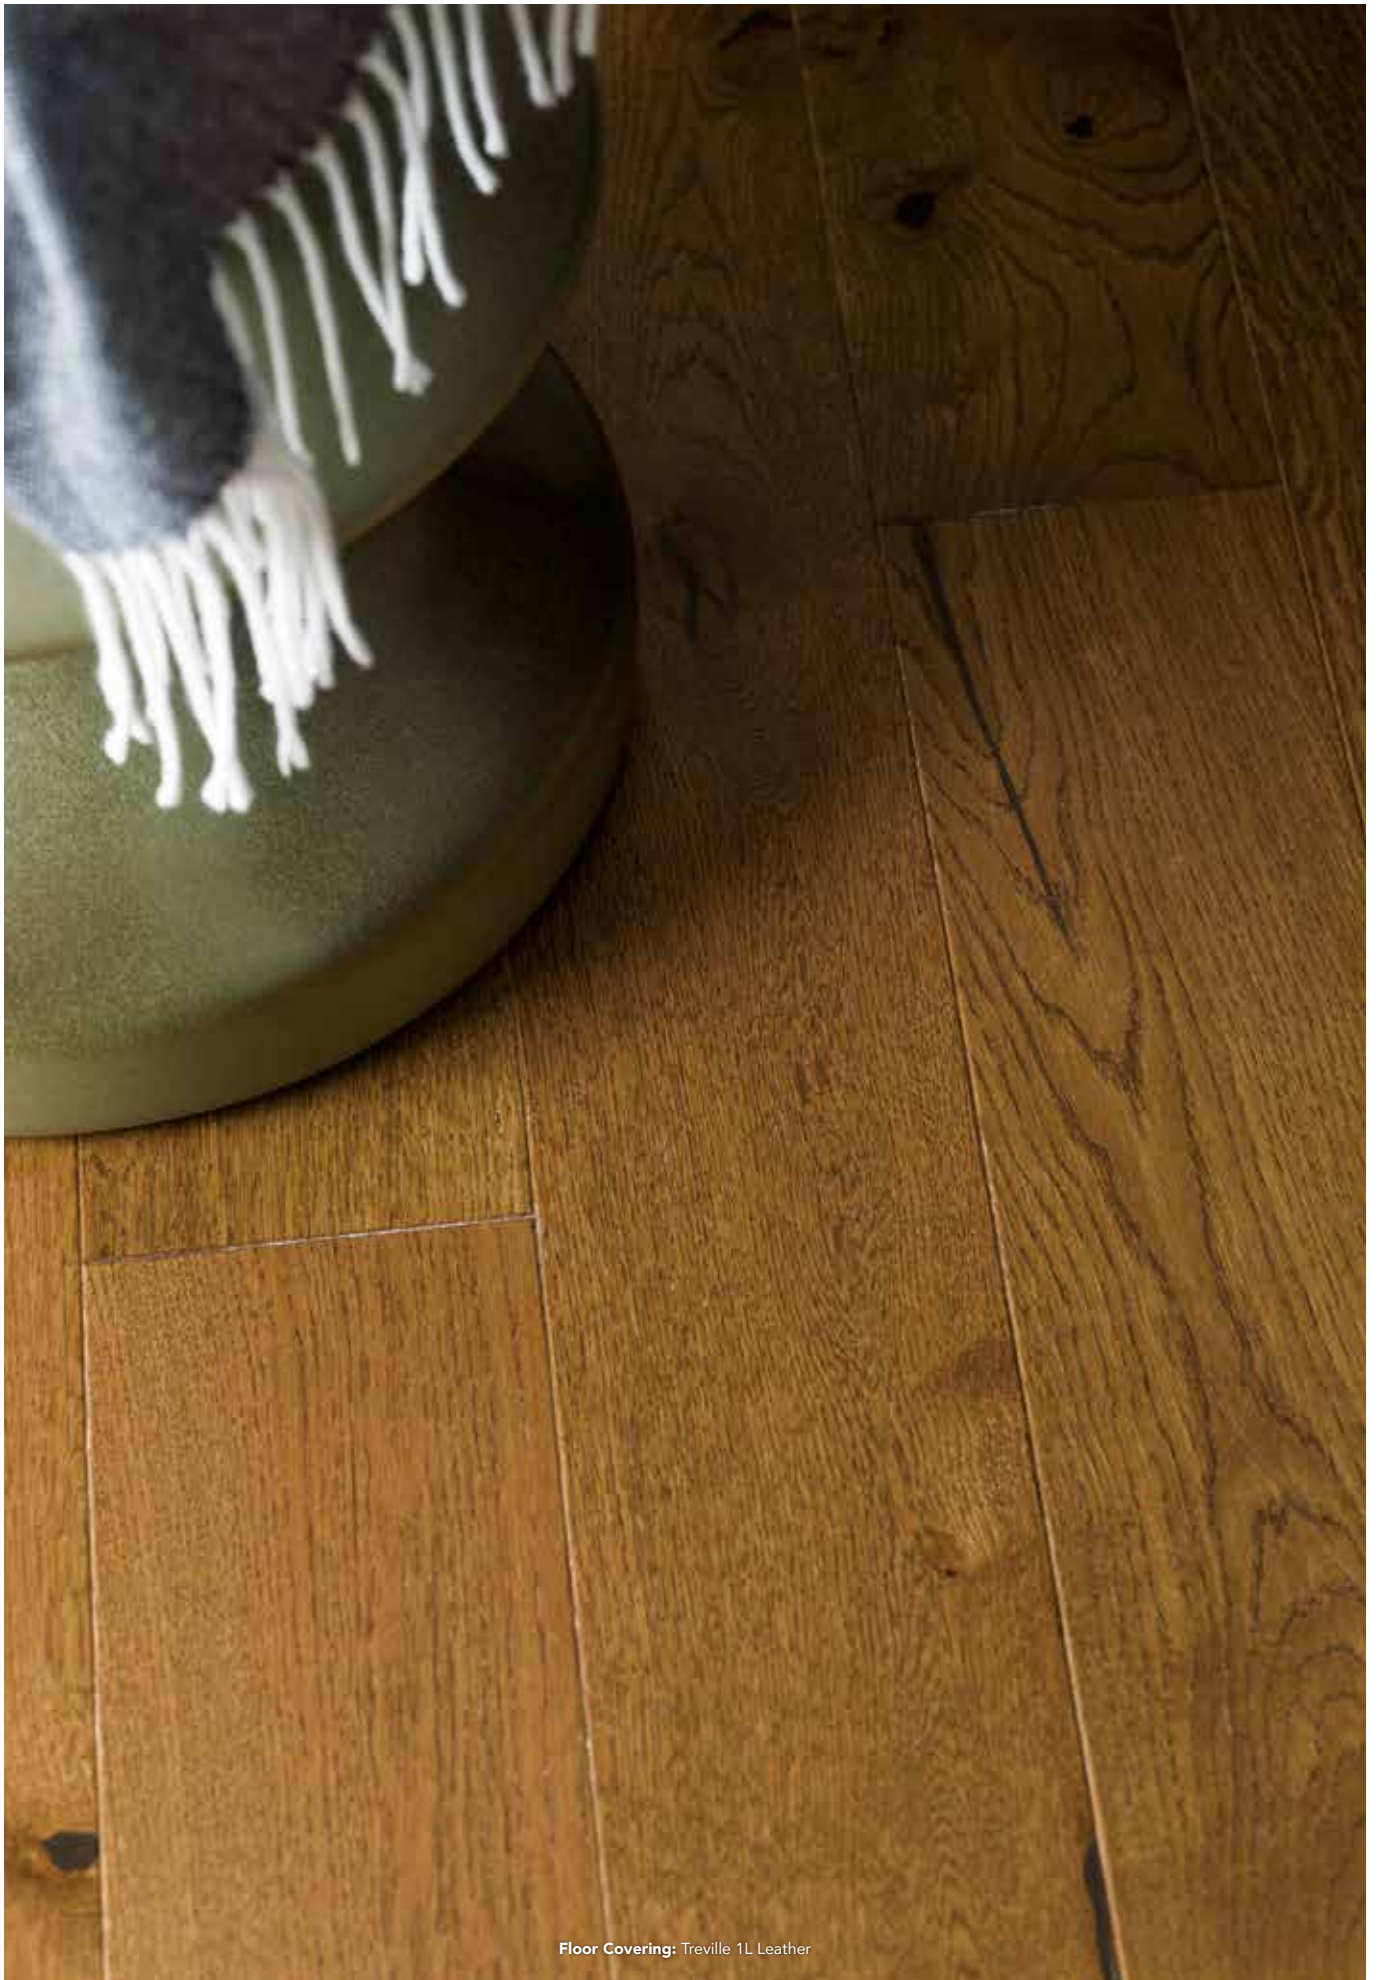

TREVILLE

Floor Covering: Treville 1L Leather