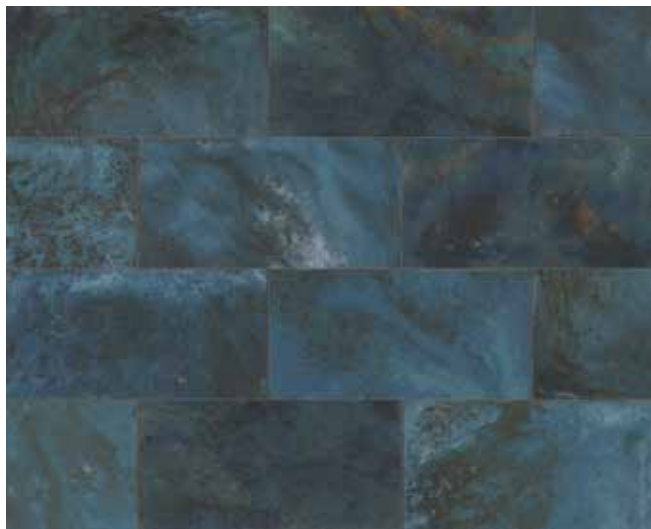

Wall Covering: Fiji Silver 10x20, Fiji Silver 20x20 Floor Covering: Nature 1L Natural

FIJI

FIJI BLUE

10cm x 20cm x 0,85cm
 3 15/16" x 7 7/8" x 11/32"
 100336733

Recommended Joint:
 COLORSTUK RAPID ANTRACITA N
 Recommended Adhesive:
 TIXOCEM PLUS