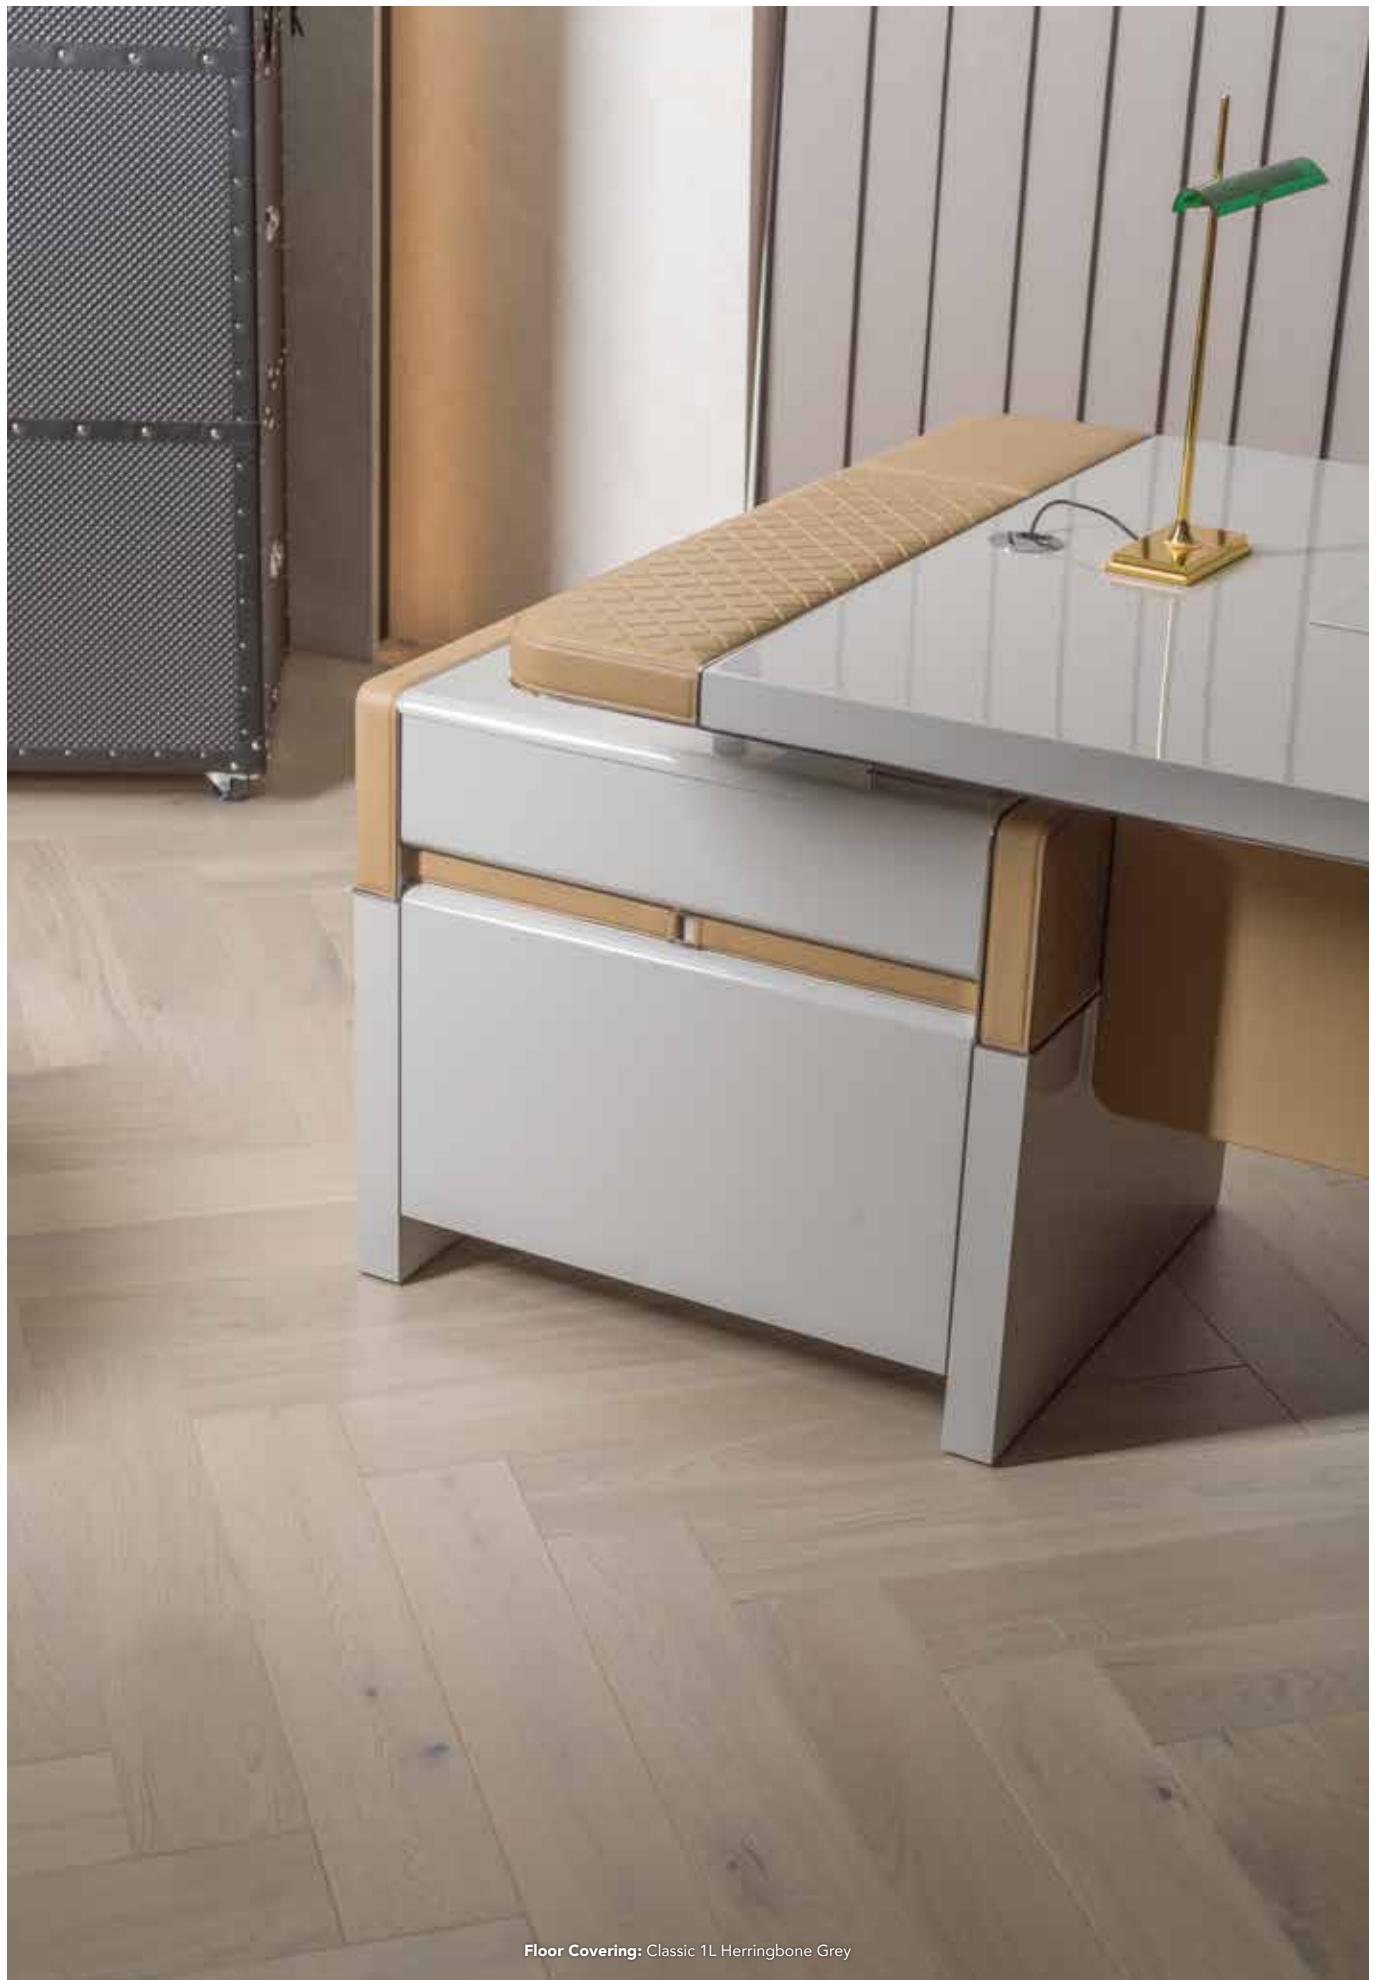

CLASSIC

Natural Wood

Floor Covering: Classic 1L Herringbone Grey